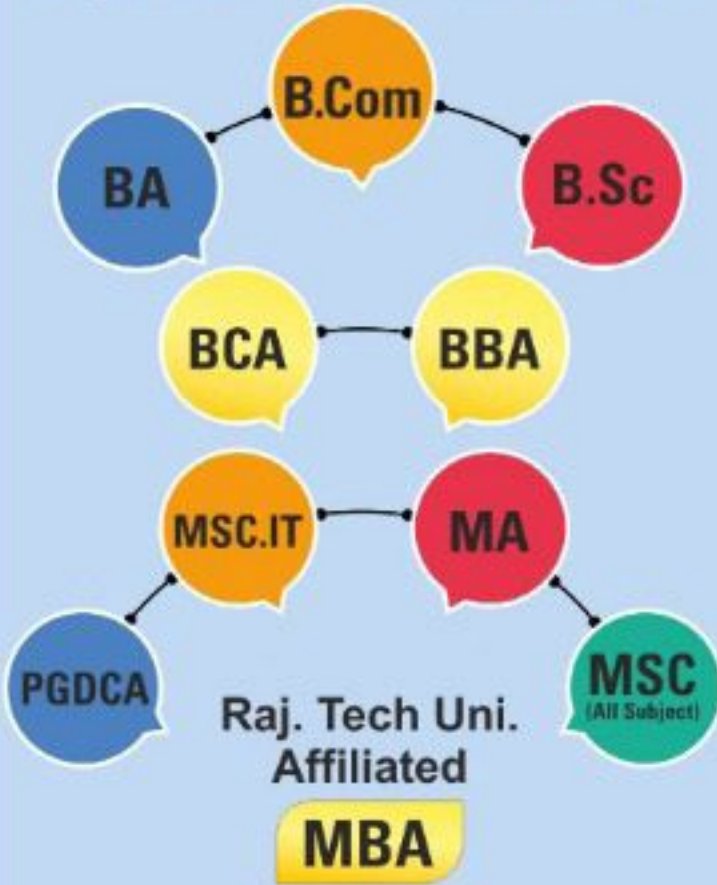

OUR PLACEMENTS

Campus-262, Near NRI Circle,
Pratap Nagar, Sanganer, Jaipur (Raj.)
Email: tirupati.college@gmail.com

Call: 0141-2796659
+91 83849 59596,
+91 85609 09050

FOLLOW US

Facebook: tirupaticollege.jaipur | Twitter: CollegeTirupati | Instagram: TirupaticollegeJaipur

TIRUPATI GROUP OF COLLEGE

Affiliated to University of Rajasthan
Approved by Govt. of Rajasthan

www.tirupaticollege.com

Raj. University Affiliated Courses

Raj. Tech Uni.
Affiliated

MBA

Tirupati Pvt. ITI

ITI ELECTRICIAN
2 Year

COPA
1 Year

ITI TRADES AFFILIATED TO
NCVT & DTE, JODHPUR

MSC

MA